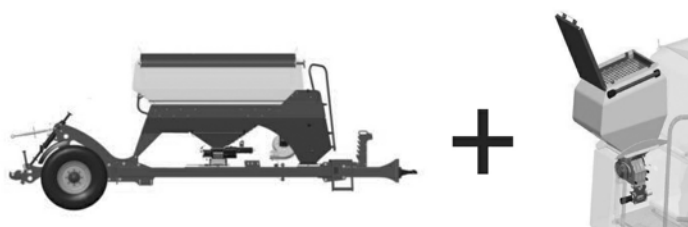

Simtech T-Sem Trailed

Introducing the new dual/triple hopper T-Sem AC range T-Slot drills

Available for Seed only or Seed & Fertiliser the new T-Sem AC trailed range of T-Slot drills is a European built solution to direct drilling on large scale farms. Using the same proven Disc/Tine/Roller configuration as with all smaller T-Sem models the AC drill adds the ability to apply fertiliser with the seed or to just carry larger loads for longer working times before re-filling. The addition of the third micro hopper adds even more versatility allowing materials such as slug pellets to be sown at the time of drilling. Initially built in either 6 or 8 metre widths, other sizes will be considered upon request.

any seed

any surface

1, 2 or 3 products

Pilot
Single Channel Controller

1 Metering System

1 Metering System + Micro Metering

Vision
Dual Channel Controller

2 Metering Systems

2 Metering Systems + Micro Metering

| Model | Working Width | Transport Width | Number of Rows | Row Spacing | Hopper Capacity - seed (litres) | Hopper Capacity - fert (litres) | Power Requirement |
|--------|---------------|-----------------|----------------|-------------|---------------------------------|---------------------------------|-------------------|
| AC 600 | 6.0m | 3.0m | 32 | 18.75cm | 2460 or 1845 | 1640 or 2255 | 180hp |
| AC 800 | 8.0m | 3.0m | 40 | 20cm | 2460 or 1845 | 1640 or 2255 | 220hp |